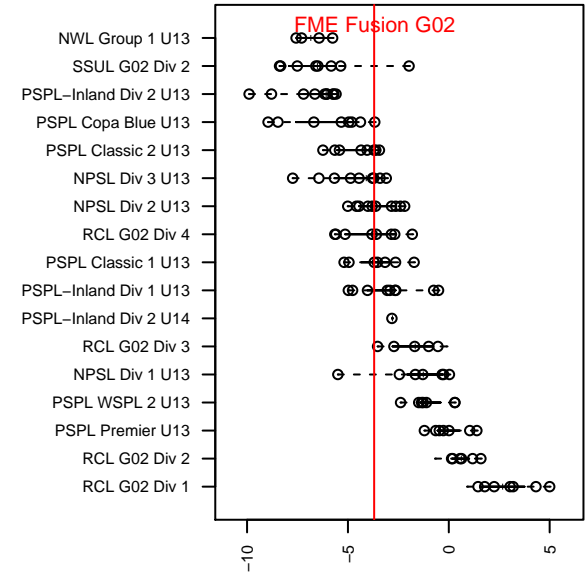

**attack and defense rating
relative to others at age
and all opponents in last 13 months**