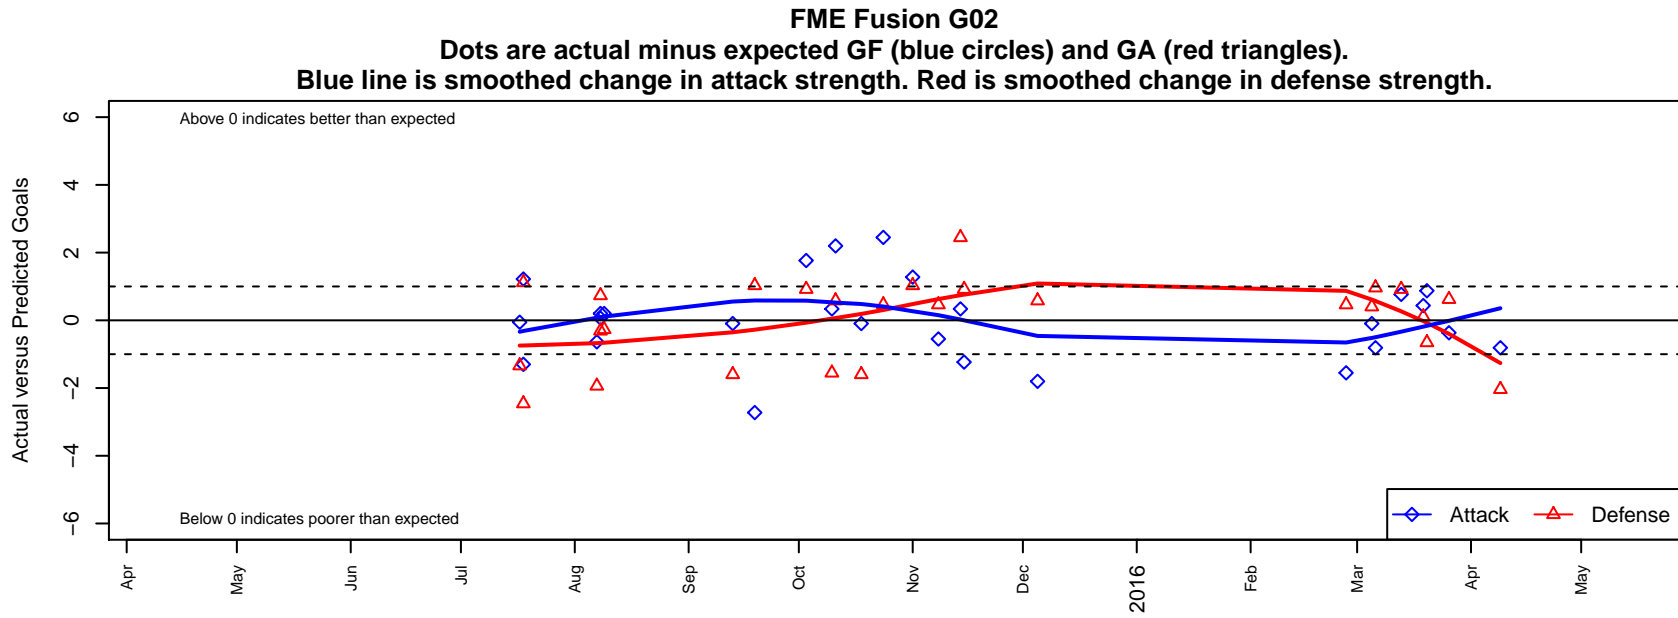

**attack and defense variance (black dot)
relative to other teams
and top 10 in region**

**attack and defense rating
relative to others at age
and all opponents in last 13 months**

FME Fusion G02

Fife Milton Edgewood
Fife, WA
G02 total strength=752
attack=1.03 defense=0.7
fall league = PSPL Classic 1 U13
spr league = Spr PSPL Classic 1 U13

alt names used:
63 FME Fusion 02
FME Fusion 02
FME Fusion 02
FME Fusion 02

Venues played:
2015 KITG GU13 Green
2015 Pacific Coast Challenge COPA U13
2015 PSPL Classic 1 U13
2015 Spr PSPL Classic 1 U13